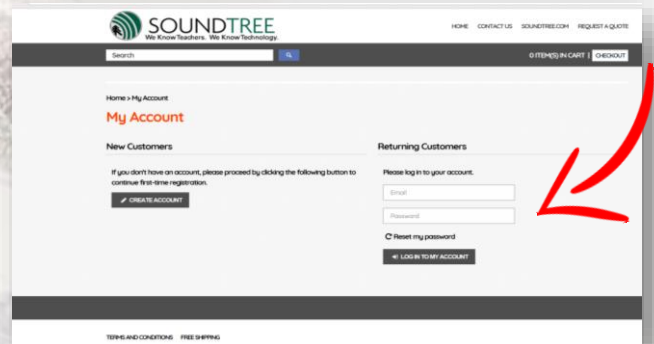

Step 5 Login to your account here.