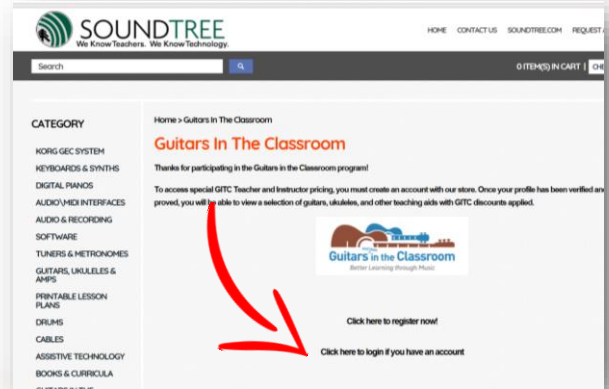

Step 4 Once you've submitted your registration, your account will be approved within 24 hours.

Upon approval, you'll be able to see pricing when you login. Now, click here to **login to your account**.