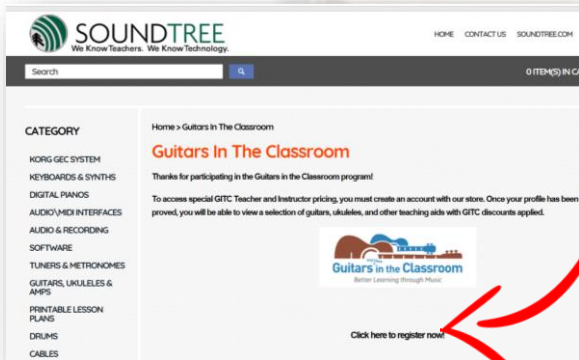

Step 2 In order to see pricing, you'll need to set up an account. Click the registration button here