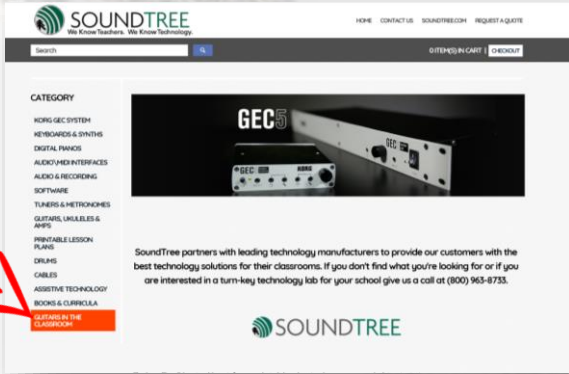

Go shopping with...

and

Follow the steps and arrows to get started!

Step 1 Go to the [SoundTree site](#) and click on the Guitars in the Classroom menu button

Step 4 Once you've submitted your registration, your account will be approved within 24 hours.